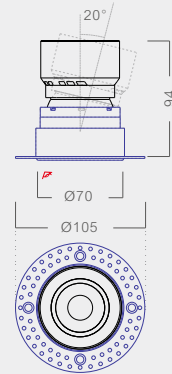

Ron

Adjustable trimless Downlight

- Ceiling recessed
- AC 220V~240V
- Ra 95
- Lens
- Class II
- Ø 75 mm
- 0°~20°
- 0°~355°
- Matte White (MW)
- Matte Black (MB)
- Matte Silver (MS)
- Matte Gold (MG)

Wattage	Beam Angle	2700K	3000K	3500K	4000K	2700~6500K
Max. 15W	15°	11.7501.MW	11.7502.MW	11.7503.MW	11.7504.MW	11.7517.MW
		11.7501.MB	11.7502.MB	11.7503.MB	11.7504.MB	11.7517.MB
		11.7501.MS	11.7502.MS	11.7503.MS	11.7504.MS	11.7517.MS
		11.7501.MG	11.7502.MG	11.7503.MC	11.7504.MG	11.7517.MG
	24°	11.7505.MW	11.7506.MW	11.7507.MW	11.7508.MW	11.7518.MW
		11.7505.MB	11.7506.MB	11.7507.MB	11.7508.MB	11.7518.MB
		11.7505.MS	11.7506.MS	11.7507.MS	11.7508.MS	11.7518.MS
		11.7505.MG	11.7506.MG	11.7507.MG	11.7508.MG	11.7518.MG
	36°	11.7509.MW	11.7510.MW	11.7511.MW	11.7512.MW	11.7519.MW
		11.7509.MB	11.7510.MB	11.7511.MB	11.7512.MB	11.7519.MB
		11.7509.MS	11.7510.MS	11.7511.MS	11.7512.MS	11.7519.MS
		11.7509.MG	11.7510.MG	11.7511.MG	11.7512.MG	11.7519.MG
	50°	11.7513.MW	11.7514.MW	11.7515.MW	11.7516.MW	11.7520.MW
		11.7513.MB	11.7514.MB	11.7515.MB	11.7516.MB	11.7520.MB
		11.7513.MS	11.7514.MS	11.7515.MS	11.7516.MS	11.7520.MS
		11.7513.MG	11.7514.MG	11.7515.MG	11.7516.MG	11.7520.MG

Dimming: On/Off, 1-10V, DALI, TRIAC
UGR: ≤15
SDCM: ≤3
Luminous efficacy: 78lm/W
luminaire Lifetime: 50000h (L80B50, T a25° C)
Material: Aluminium
Working Temperature (°C): -20° C ~ +45° C
Transformer availability: LED DC 36V 350mA