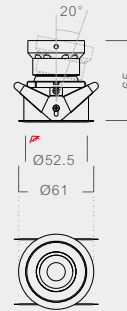

Ron

Adjustable trim Downlight

- Ceiling recessed
- AC 220V~240V
- Ra 95
- Lens
- Class II
- Ø 55 mm
- 0°~20°
- 0°~355°
- Matte White (MW)
- Matte Black (MB)
- Matte Silver (MS)
- Matte Gold (MG)

Wattage	Beam Angle	2700K	3000K	3500K	4000K	2700~6500K
Max. 8W	15°	02.5501.MW	02.5502.MW	02.5503.MW	02.5504.MW	02.5533.MW
		02.5501.MB	02.5502.MB	02.5503.MB	02.5504.MB	02.5533.MB
		02.5501.MS	02.5502.MS	02.5503.MS	02.5504.MS	02.5533.MS
		02.5501.MG	02.5502.MG	02.5503.MC	02.5504.MG	02.5533.MG
	24°	02.5505.MW	02.5506.MW	02.5507.MW	02.5508.MW	02.5534.MW
		02.5505.MB	02.5506.MB	02.5507.MB	02.5508.MB	02.5534.MB
		02.5505.MS	02.5506.MS	02.5507.MS	02.5508.MS	02.5534.MS
		02.5505.MG	02.5506.MG	02.5507.MG	02.5508.MG	02.5534.MG
		02.5509.MW	02.5510.MW	02.5511.MW	02.5512.MW	02.5535.MW
	36°	02.5509.MB	02.5510.MB	02.5511.MB	02.5512.MB	02.5535.MB
		02.5509.MS	02.5510.MS	02.5511.MS	02.5512.MS	02.5535.MS
		02.5509.MG	02.5510.MG	02.5511.MG	02.5512.MG	02.5535.MG
02.5513.MW		02.5514.MW	02.5515.MW	02.5516.MW	02.5536.MW	
50°	02.5513.MB	02.5514.MB	02.5515.MB	02.5516.MB	02.5536.MB	
	02.5513.MS	02.5514.MS	02.5515.MS	02.5516.MS	02.5536.MS	
	02.5513.MG	02.5514.MG	02.5515.MG	02.5516.MG	02.5536.MG	

Dimming: On/Off, 1-10V, DALI, TRIAC
UGR: ≤15
SDCM: ≤3
Luminous efficacy: 78lm/W
luminaire Lifetime: 50000h (L80B50, T a25° C)
Material: Aluminium
Working Temperature (°C): -20° C ~ +45° C
Transformer availability: LED DC 36V 200mA