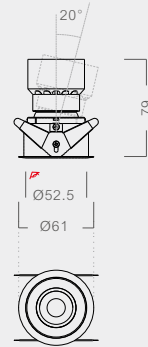

Ron

Adjustable trim Downlight

- Ceiling recessed
- AC 220V~240V
- Ra 95
- Lens
- Class II
- Ø 55 mm
- 0°~20°
- 0°~355°
- Matte White (MW)
- Matte Black (MB)
- Matte Silver (MS)
- Matte Gold (MG)

Wattage	Beam Angle	2700K	3000K	3500K	4000K	2700~6500K
Max. 12W	15°	02.5517.MW	02.5518.MW	02.5519.MW	02.5520.MW	02.5537.MW
		02.5517.MB	02.5518.MB	02.5519.MB	02.5520.MB	02.5537.MB
		02.5517.MS	02.5518.MS	02.5519.MS	02.5520.MS	02.5537.MS
		02.5517.MG	02.5518.MG	02.5519.MC	02.5520.MG	02.5537.MG
	24°	02.5521.MW	02.5522.MW	02.5523.MW	02.5524.MW	02.5538.MW
		02.5521.MB	02.5522.MB	02.5523.MB	02.5524.MB	02.5538.MB
		02.5521.MS	02.5522.MS	02.5523.MS	02.5524.MS	02.5538.MS
		02.5521.MG	02.5522.MG	02.5523.MG	02.5524.MG	02.5538.MG
	36°	02.5525.MW	02.5526.MW	02.5527.MW	02.5528.MW	02.5539.MW
		02.5525.MB	02.5526.MB	02.5527.MB	02.5528.MB	02.5539.MB
		02.5525.MS	02.5526.MS	02.5527.MS	02.5528.MS	02.5539.MS
		02.5525.MG	02.5526.MG	02.5527.MG	02.5528.MG	02.5539.MG
	50°	02.5529.MW	02.5530.MW	02.5531.MW	02.5532.MW	02.5540.MW
		02.5529.MB	02.5530.MB	02.5531.MB	02.5532.MB	02.5540.MB
		02.5529.MS	02.5530.MS	02.5531.MS	02.5532.MS	02.5540.MS
		02.5529.MG	02.5530.MG	02.5531.MG	02.5532.MG	02.5540.MG

Dimming: On/Off, 1-10V, DALI, TRIAC
UGR: ≤15
SDCM: ≤3
Luminous efficacy: 78lm/W
luminaire Lifetime: 50000h (L80B50, T a25° C)
Material: Aluminium
Working Temperature (°C): -20° C ~ +45° C
Transformer availability: LED DC 36V 300mA