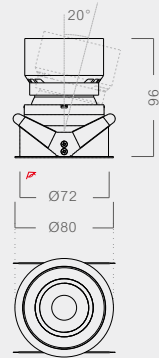

Ron

Adjustable trim Downlight

- Ceiling recessed
- AC 220V~240V
- Ra 95
- Lens
- Class II
- Ø 75 mm
- 0°~20°
- 0°~355°
- Matte White (MW)
- Matte Black (MB)
- Matte Silver (MS)
- Matte Gold (MG)

Wattage	Beam Angle	2700K	3000K	3500K	4000K	2700~6500K
Max. 15W	15°	02.7501.MW	02.7502.MW	02.7503.MW	02.7504.MW	02.7517.MW
		02.7501.MB	02.7502.MB	02.7503.MB	02.7504.MB	02.7517.MB
		02.7501.MS	02.7502.MS	02.7503.MS	02.7504.MS	02.7517.MS
		02.7501.MG	02.7502.MG	02.7503.MC	02.7504.MG	02.7517.MG
	24°	02.7505.MW	02.7506.MW	02.7507.MW	02.7508.MW	02.7518.MW
		02.7505.MB	02.7506.MB	02.7507.MB	02.7508.MB	02.7518.MB
		02.7505.MS	02.7506.MS	02.7507.MS	02.7508.MS	02.7518.MS
		02.7505.MG	02.7506.MG	02.7507.MG	02.7508.MG	02.7518.MG
	36°	02.7509.MW	02.7510.MW	02.7511.MW	02.7512.MW	02.7519.MW
		02.7509.MB	02.7510.MB	02.7511.MB	02.7512.MB	02.7519.MB
		02.7509.MS	02.7510.MS	02.7511.MS	02.7512.MS	02.7519.MS
		02.7509.MG	02.7510.MG	02.7511.MG	02.7512.MG	02.7519.MG
	50°	02.7513.MW	02.7514.MW	02.7515.MW	02.7516.MW	02.7520.MW
		02.7513.MB	02.7514.MB	02.7515.MB	02.7516.MB	02.7520.MB
		02.7513.MS	02.7514.MS	02.7515.MS	02.7516.MS	02.7520.MS
		02.7513.MG	02.7514.MG	02.7515.MG	02.7516.MG	02.7520.MG

Dimming: On/Off, 1-10V, DALI, TRIAC
UGR: ≤15
SDCM: ≤3
Luminous efficacy: 78lm/W
luminaire Lifetime: 50000h (L80B50, T a25° C)
Material: Aluminium
Working Temperature (°C): -20° C ~ +45° C
Transformer availability: LED DC 36V 350mA