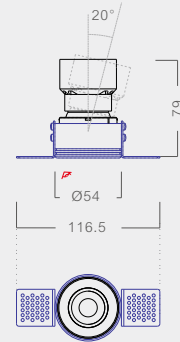

Ron

Adjustable trimless Downlight

- Ceiling recessed
- AC 220V~240V
- Ra 95
- Lens
- Class II
- Ø 65 mm
- 0°~20°
- 0°~355°
- Matte White (MW)
- Matte Black (MB)
- Matte Silver (MS)
- Matte Gold (MG)

Wattage	Beam Angle	2700K	3000K	3500K	4000K	2700~6500K
Max. 12W	15°	11.5517.MW	11.5518.MW	11.5519.MW	11.5520.MW	11.5537.MW
		11.5517.MB	11.5518.MB	11.5519.MB	11.5520.MB	11.5537.MB
		11.5517.MS	11.5518.MS	11.5519.MS	11.5520.MS	11.5537.MS
		11.5517.MG	11.5518.MG	11.5519.MC	11.5520.MG	11.5537.MG
	24°	11.5521.MW	11.5522.MW	11.5523.MW	11.5524.MW	11.5538.MW
		11.5521.MB	11.5522.MB	11.5523.MB	11.5524.MB	11.5538.MB
		11.5521.MS	11.5522.MS	11.5523.MS	11.5524.MS	11.5538.MS
		11.5521.MG	11.5522.MG	11.5523.MG	11.5524.MG	11.5538.MG
	36°	11.5525.MW	11.5526.MW	11.5527.MW	11.5528.MW	11.5539.MW
		11.5525.MB	11.5526.MB	11.5527.MB	11.5528.MB	11.5539.MB
		11.5525.MS	11.5526.MS	11.5527.MS	11.5528.MS	11.5539.MS
		11.5525.MG	11.5526.MG	11.5527.MG	11.5528.MG	11.5539.MG
	50°	11.5529.MW	11.5530.MW	11.5531.MW	11.5532.MW	11.5540.MW
		11.5529.MB	11.5530.MB	11.5531.MB	11.5532.MB	11.5540.MB
		11.5529.MS	11.5530.MS	11.5531.MS	11.5532.MS	11.5540.MS
		11.5529.MG	11.5530.MG	11.5531.MG	11.5532.MG	11.5540.MG

Dimming: On/Off, 1-10V, DALI, TRIAC
UGR: ≤15
SDCM: ≤3
Luminous efficacy: 78lm/W
luminaire Lifetime: 50000h (L80B50, T a25° C)
Material: Aluminium
Working Temperature (°C): -20° C ~ +45° C
Transformer availability: LED DC 36V 300mA