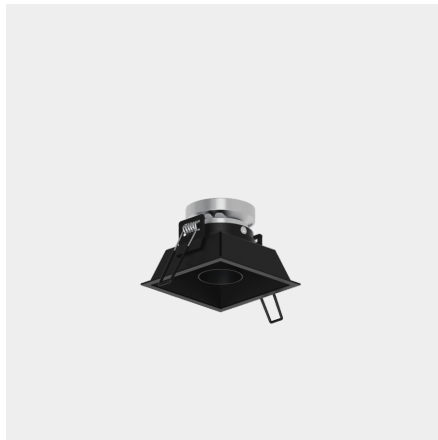

# 31

Outer square  
inner circle

# Ron Series

Family of recessed lighting devices, becoming a solution that is integrated into the environment to provide efficient and versatile accent lighting. Designed for LED lamps, For recess mounting in suspended ceilings of up to 30mm thick. Pressed steel powdercoated recessed housing, Stainless steel lamp fixing spring, extruded aluminum recessed trim frame for use with false ceiling systems, powdercoated matt black. The compass adjustment system made of steel allows the adjustment of the lamp in any directions and on any rotation axes. Recessed optical body which reduces the glaring effect of the lamp. For mounting lamp and anti-glare functions. The delayed position of this light source results in great visual comfort.

# Ron

Adjustable trim Downlight

-  Ceiling recessed
-  AC 220V~240V
-  Ra 95
-  Lens
-  Class II
-  Ø 35 mm
-  0°~20°
-  0°~355°
-  Matte White (MW)
-  Matte Black (MB)
-  Matte Silver (MS)
-  Matte Gold (MG)

# Ron

Adjustable trimless Downlight

-  Ceiling recessed
-  AC 220V~240V
-  Ra 95
-  Lens
-  Class II
-  Ø 40 mm
-  0°~20°
-  0°~355°
-  Matte White (MW)
-  Matte Black (MB)
-  Matte Silver (MS)
-  Matte Gold (MG)