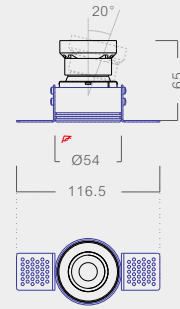

Ron

Adjustable trimless Downlight

- Ceiling recessed
- AC 220V~240V
- Ra 95
- Lens
- Class II
- Ø 65 mm
- 0°~20°
- 0°~355°
- Matte White (MW)
- Matte Black (MB)
- Matte Silver (MS)
- Matte Gold (MG)

Wattage	Beam Angle	2700K	3000K	3500K	4000K	2700~6500K
Max. 8W	15°	11.5501.MW	11.5502.MW	11.5503.MW	11.5504.MW	11.5533.MW
		11.5501.MB	11.5502.MB	11.5503.MB	11.5504.MB	11.5533.MB
		11.5501.MS	11.5502.MS	11.5503.MS	11.5504.MS	11.5533.MS
		11.5501.MG	11.5502.MG	11.5503.MC	11.5504.MG	11.5533.MG
	24°	11.5505.MW	11.5506.MW	11.5507.MW	11.5508.MW	11.5534.MW
		11.5505.MB	11.5506.MB	11.5507.MB	11.5508.MB	11.5534.MB
		11.5505.MS	11.5506.MS	11.5507.MS	11.5508.MS	11.5534.MS
		11.5505.MG	11.5506.MG	11.5507.MG	11.5508.MG	11.5534.MG
	36°	11.5509.MW	11.5510.MW	11.5511.MW	11.5512.MW	11.5535.MW
		11.5509.MB	11.5510.MB	11.5511.MB	11.5512.MB	11.5535.MB
		11.5509.MS	11.5510.MS	11.5511.MS	11.5512.MS	11.5535.MS
		11.5509.MG	11.5510.MG	11.5511.MG	11.5512.MG	11.5535.MG
	50°	11.5513.MW	11.5514.MW	11.5515.MW	11.5516.MW	11.5536.MW
		11.5513.MB	11.5514.MB	11.5515.MB	11.5516.MB	11.5536.MB
		11.5513.MS	11.5514.MS	11.5515.MS	11.5516.MS	11.5536.MS
		11.5513.MG	11.5514.MG	11.5515.MG	11.5516.MG	11.5536.MG

Dimming: On/Off, 1-10V, DALI, TRIAC
UGR: ≤15
SDCM: ≤3
Luminous efficacy: 78lm/W
luminaire Lifetime: 50000h (L80B50, T a25° C)
Material: Aluminium
Working Temperature (°C): -20° C ~ +45° C
Transformer availability: LED DC 36V 200mA