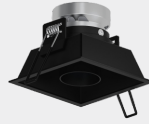

Ron

Adjustable trim Downlight

- Ceiling recessed
- AC 220V~240V
- Ra 95
- Lens
- Class II
- L75*W75 mm
- 0°~20°
- 0°~355°
- Matte White (MW)
- Matte Black (MB)
- Matte Silver (MS)
- Matte Gold (MG)

Wattage	Beam Angle	2700K	3000K	3500K	4000K	2700~6500K
Max. 8W	15°	02.7551.MW	02.7552.MW	02.7553.MW	02.7554.MW	02.7583.MW
		02.7551.MB	02.7552.MB	02.7553.MB	02.7554.MB	02.7583.MB
		02.7551.MS	02.7552.MS	02.7553.MS	02.7554.MS	02.7583.MS
		02.7551.MG	02.7552.MG	02.7553.MC	02.7554.MG	02.7583.MG
	24°	02.7555.MW	02.7556.MW	02.7557.MW	02.7558.MW	02.7584.MW
		02.7555.MB	02.7556.MB	02.7557.MB	02.7558.MB	02.7584.MB
		02.7555.MS	02.7556.MS	02.7557.MS	02.7558.MS	02.7584.MS
		02.7555.MG	02.7556.MG	02.7557.MG	02.7558.MG	02.7584.MG
	36°	02.7559.MW	02.7560.MW	02.7561.MW	02.7562.MW	02.7585.MW
		02.7559.MB	02.7560.MB	02.7561.MB	02.7562.MB	02.7585.MB
		02.7559.MS	02.7560.MS	02.7561.MS	02.7562.MS	02.7585.MS
		02.7559.MG	02.7560.MG	02.7561.MG	02.7562.MG	02.7585.MG
	50°	02.7563.MW	02.7564.MW	02.7565.MW	02.7566.MW	02.7586.MW
		02.7563.MB	02.7564.MB	02.7565.MB	02.7566.MB	02.7586.MB
		02.7563.MS	02.7564.MS	02.7565.MS	02.7566.MS	02.7586.MS
		02.7563.MG	02.7564.MG	02.7565.MG	02.7566.MG	02.7586.MG

Dimming: On/Off, 1-10V, DALI, TRIAC
UGR: ≤15
SDCM: ≤3
Luminous efficacy: 78lm/W
luminaire Lifetime: 50000h (L80B50, T a25° C)
Material: Aluminium
Working Temperature (°C): -20° C ~ +45° C
Transformer availability: LED DC 36V 200mA