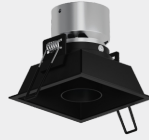

Ron

Adjustable trim Downlight

- Ceiling recessed
- AC 220V~240V
- Ra 95
- Lens
- Class II
- L75*W75 mm
- 0°~20°
- 0°~355°
- Matte White (MW)
- Matte Black (MB)
- Matte Silver (MS)
- Matte Gold (MG)

Wattage	Beam Angle	2700K	3000K	3500K	4000K	2700~6500K
Max. 12W	15°	02.7567.MW	02.7568.MW	02.7569.MW	02.7570.MW	02.7587.MW
		02.7567.MB	02.7568.MB	02.7569.MB	02.7570.MB	02.7587.MB
		02.7567.MS	02.7568.MS	02.7569.MS	02.7570.MS	02.7587.MS
		02.7567.MG	02.7568.MG	02.7569.MC	02.7570.MG	02.7587.MG
	24°	02.7571.MW	02.7572.MW	02.7573.MW	02.7574.MW	02.7588.MW
		02.7571.MB	02.7572.MB	02.7573.MB	02.7574.MB	02.7588.MB
		02.7571.MS	02.7572.MS	02.7573.MS	02.7574.MS	02.7588.MS
		02.7571.MG	02.7572.MG	02.7573.MG	02.7574.MG	02.7588.MG
	36°	02.7575.MW	02.7576.MW	02.7577.MW	02.7578.MW	02.7589.MW
		02.7575.MB	02.7576.MB	02.7577.MB	02.7578.MB	02.7589.MB
		02.7575.MS	02.7576.MS	02.7577.MS	02.7578.MS	02.7589.MS
		02.7575.MG	02.7576.MG	02.7577.MG	02.7578.MG	02.7589.MG
	50°	02.7579.MW	02.7580.MW	02.7581.MW	02.7582.MW	02.7590.MW
		02.7579.MB	02.7580.MB	02.7581.MB	02.7582.MB	02.7590.MB
		02.7579.MS	02.7580.MS	02.7581.MS	02.7582.MS	02.7590.MS
		02.7579.MG	02.7580.MG	02.7581.MG	02.7582.MG	02.7590.MG

Dimming: On/Off, 1-10V, DALI, TRIAC
UGR: ≤15
SDCM: ≤3
Luminous efficacy: 78lm/W
luminaire Lifetime: 50000h (L80B50, T a25° C)
Material: Aluminium
Working Temperature (°C): -20° C ~ +45° C
Transformer availability: LED DC 36V 300mA