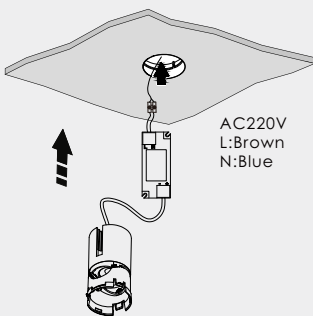

## INSTALLATION INSTRUCTIONS

01

Ceiling cut inner hole  $\Phi$  120mm, and out hole  $\Phi$  150mm, depth 5mm.

02

Trim:  
Compress spring plates to insert fixture frame to ceiling.

Trimless:  
The frameless embedded parts are fixed to the ceiling with screws. Plaster up the ceiling to hide brackets and screws.

04

Install the lamp body part into the face frame and put it in place.

03

 Take out the reflective front cover before installing the lamp body!

05

After the body is stuck along the chute, turn clockwise.

03