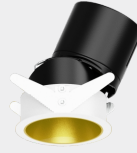

Cabin

Adjustable trim Downlight

- Ceiling recessed
- AC 220V~240V
- Ra 95
- Lens
- Class II
- Ø 70 mm
- 0°~30°
- 0°~355°
- Matte White (MW)
- Matte Black (MB)
- Matte Silver (MS)
- Matte Copper (MC)
- Matte Gold (MG)

Wattage	Beam Angle	2700K	3000K	3500K	4000K
Max. 10W	13°	02.7001.MW	02.7002.MW	02.7003.MW	02.7004.MW
		02.7001.MB	02.7002.MB	02.7003.MB	02.7004.MB
		02.7001.MS	02.7002.MS	02.7003.MS	02.7004.MS
		02.7001.MC	02.7002.MC	02.7003.MC	02.7004.MC
		02.7001.MG	02.7002.MG	02.7003.MG	02.7004.MG
	24°	02.7005.MW	02.7006.MW	02.7007.MW	02.7008.MW
		02.7005.MB	02.7006.MB	02.7007.MB	02.7008.MB
		02.7005.MS	02.7006.MS	02.7007.MS	02.7008.MS
		02.7005.MC	02.7006.MC	02.7007.MC	02.7008.MC
		02.7005.MG	02.7006.MG	02.7007.MG	02.7008.MG
	38°	02.7009.MW	02.7010.MW	02.7011.MW	02.7012.MW
		02.7009.MB	02.7010.MB	02.7011.MB	02.7012.MB
		02.7009.MS	02.7010.MS	02.7011.MS	02.7012.MS
		02.7009.MC	02.7010.MC	02.7011.MC	02.7012.MC
		02.7009.MG	02.7010.MG	02.7011.MG	02.7012.MG
	50°	02.7013.MW	02.7014.MW	02.7015.MW	02.7016.MW
		02.7013.MB	02.7014.MB	02.7015.MB	02.7016.MB
		02.7013.MS	02.7014.MS	02.7015.MS	02.7016.MS
		02.7013.MC	02.7014.MC	02.7015.MC	02.7016.MC
		02.7013.MG	02.7014.MG	02.7015.MG	02.7016.MG

Dimming: On/Off, 1-10V, DALI, TRIAC
UGR: ≤8
SDCM: ≤3
Luminous efficacy: 78lm/W
luminaire Lifetime: 50000h (L80B50, T a25° C)
Material: Aluminium
Working Temperature (°C): -20° C ~ +45° C
Transformer availability: LED DC 36V 250mA