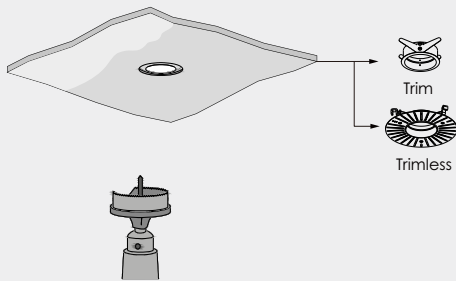

# 7

Cut Dimension  
Ø70 mm / Ø120 mm

The natural evolution from the Light Shadow Dots. They offer extremely high effectiveness despite their small size and compact body.

## INSTALLATION INSTRUCTIONS

01

Ceiling cut inner hole  $\Phi$  120mm, and out hole  $\Phi$  150mm, depth 5mm.

02

Trim:  
Compress spring plates to insert fixture frame to ceiling.

Trimless:  
The frameless embedded parts are fixed to the ceiling with screws. Plaster up the ceiling to hide brackets and screws.