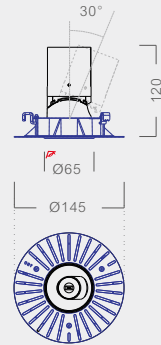

Cabin

Adjustable trimless Downlight

- Ceiling recessed
- AC 220V~240V
- Ra 95
- Lens
- Class II
- Ø 120 mm
- 0°~30°
- 0°~355°
- Matte White (MW)
- Matte Black (MB)
- Matte Silver (MS)
- Matte Copper (MC)
- Matte Gold (MG)

Wattage	Beam Angle	2700K	3000K	3500K	4000K
Max. 13W	13°	11.7017.MW	11.7018.MW	11.7019.MW	11.7020.MW
		11.7017.MB	11.7018.MB	11.7019.MB	11.7020.MB
		11.7017.MS	11.7018.MS	11.7019.MS	11.7020.MS
		11.7017.MC	11.7018.MC	11.7019.MC	11.7020.MC
		11.7017.MG	11.7018.MG	11.7019.MG	11.7020.MG
	24°	11.7021.MW	11.7022.MW	11.7023.MW	11.7024.MW
		11.7021.MB	11.7022.MB	11.7023.MB	11.7024.MB
		11.7021.MS	11.7022.MS	11.7023.MS	11.7024.MS
		11.7021.MC	11.7022.MC	11.7023.MC	11.7024.MC
		11.7021.MG	11.7022.MG	11.7023.MG	11.7024.MG
	38°	11.7025.MW	11.7026.MW	11.7027.MW	11.7028.MW
		11.7025.MB	11.7026.MB	11.7027.MB	11.7028.MB
		11.7025.MS	11.7026.MS	11.7027.MS	11.7028.MS
		11.7025.MC	11.7026.MC	11.7027.MC	11.7028.MC
		11.7025.MG	11.7026.MG	11.7027.MG	11.7028.MG
	50°	11.7029.MW	11.7030.MW	11.7031.MW	11.7032.MW
		11.7029.MB	11.7030.MB	11.7031.MB	11.7032.MB
		11.7029.MS	11.7030.MS	11.7031.MS	11.7032.MS
		11.7029.MC	11.7030.MC	11.7031.MC	11.7032.MC
		11.7029.MG	11.7030.MG	11.7031.MG	11.7032.MG

Dimming: On/Off, 1-10V, DALI, TRIAC
UGR: ≤8
SDCM: ≤3
Luminous efficacy: 78lm/W
luminaire Lifetime: 50000h (L80B50, T a25° C)
Material: Aluminium
Working Temperature (°C): -20° C ~ +45° C
Transformer availability: LED DC 36V 350mA