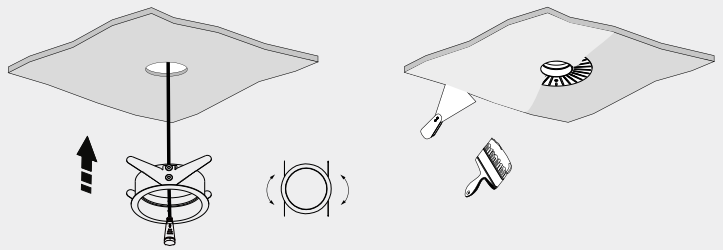

# 7

Cut Dimension  
Ø70 mm / Ø120 mm

The natural evolution from the Light Shadow Dots. They offer extremely high effectiveness despite their small size and compact body.

## INSTALLATION INSTRUCTIONS

01

Ceiling cut inner hole  $\Phi$  120mm, and out hole  $\Phi$  150mm, depth 5mm.

02

Trim:  
Compress spring plates to insert fixture frame to ceiling.

Trimless:  
The frameless embedded parts are fixed to the ceiling with screws. Plaster up the ceiling to hide brackets and screws.