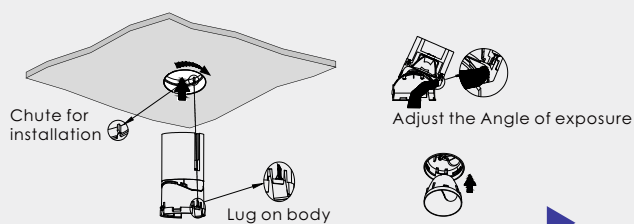

## INSTALLATION INSTRUCTIONS

01

Ceiling cut inner hole  $\Phi$  120mm, and out hole  $\Phi$  150mm, depth 5mm.

02

Trim:  
Compress spring plates to insert fixture frame to ceiling.

Trimless:  
The frameless embedded parts are fixed to the ceiling with screws. Plaster up the ceiling to hide brackets and screws.

04

Install the lamp body part into the face frame and put it in place.

03

 Take out the reflective front cover before installing the lamp body!

05

After the body is stuck along the chute, turn clockwise.

03