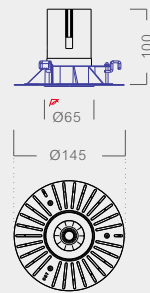

Cabin pro

Fixed trimless Downlight

- Ceiling recessed
- AC 220V~240V
- Ra 95
- Reflector
- Class II
- Ø 120 mm
- Matte White (MW)
- Matte Black (MB)
- Matte Silver (MS)
- Matte Copper (MC)
- Matte Gold (MG)

Wattage	Beam Angle	2700K	3000K	3500K	4000K	2700~6500K
Max. 15W	▲ 24°	10.7063.MW	10.7064.MW	10.7065.MW	10.7066.MW	10.7078.MW
		10.7063.MB	10.7064.MB	10.7065.MB	10.7066.MB	10.7078.MB
		10.7063.MS	10.7064.MS	10.7065.MS	10.7066.MS	10.7078.MS
		10.7063.MC	10.7064.MC	10.7065.MC	10.7066.MC	10.7078.MC
		10.7063.MG	10.7064.MG	10.7065.MG	10.7066.MG	10.7078.MG
	▲ 38°	10.7067.MW	10.7068.MW	10.7069.MW	10.7070.MW	10.7079.MW
		10.7067.MB	10.7068.MB	10.7069.MB	10.7070.MB	10.7079.MB
		10.7067.MS	10.7068.MS	10.7069.MS	10.7070.MS	10.7079.MS
		10.7067.MC	10.7068.MC	10.7069.MC	10.7070.MC	10.7079.MC
		10.7067.MG	10.7068.MG	10.7069.MG	10.7070.MG	10.7079.MG
	▲ 55°	10.7071.MW	10.7072.MW	10.7073.MW	10.7074.MW	10.7080.MW
		10.7071.MB	10.7072.MB	10.7073.MB	10.7074.MB	10.7080.MB
		10.7071.MS	10.7072.MS	10.7073.MS	10.7074.MS	10.7080.MS
		10.7071.MC	10.7072.MC	10.7073.MC	10.7074.MC	10.7080.MC
		10.7071.MG	10.7072.MG	10.7073.MG	10.7074.MG	10.7080.MG

Dimming: On/Off, 1-10V, DALI, TRIAC
UGR: ≤8
SDCM: ≤3
Luminous efficacy: 78lm/W
luminaire Lifetime: 50000h (L80B50, T a25° C)
Material: Aluminium
Working Temperature (°C): -20° C ~ +45° C
Transformer availability: LED DC 36V 350mA