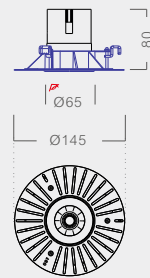

Cabin pro

Fixed trimless Downlight

- Ceiling recessed
- AC 220V~240V
- Ra 95
- Reflector
- Class II
- Ø 120 mm
- Matte White (MW)
- Matte Black (MB)
- Matte Silver (MS)
- Matte Copper (MC)
- Matte Gold (MG)

Wattage	Beam Angle	2700K	3000K	3500K	4000K	2700~6500K
Max. 10W	▲ 24°	10.7051.MW	10.7052.MW	10.7053.MW	10.7054.MW	10.7075.MW
		10.7051.MB	10.7052.MB	10.7053.MB	10.7054.MB	10.7075.MB
		10.7051.MS	10.7052.MS	10.7053.MS	10.7054.MS	10.7075.MS
		10.7051.MC	10.7052.MC	10.7053.MC	10.7054.MC	10.7075.MC
		10.7051.MG	10.7052.MG	10.7053.MG	10.7054.MG	10.7075.MG
	▲ 38°	10.7055.MW	10.7056.MW	10.7057.MW	10.7058.MW	10.7076.MW
		10.7055.MB	10.7056.MB	10.7057.MB	10.7058.MB	10.7076.MB
		10.7055.MS	10.7056.MS	10.7057.MS	10.7058.MS	10.7076.MS
		10.7055.MC	10.7056.MC	10.7057.MC	10.7058.MC	10.7076.MC
		10.7055.MG	10.7056.MG	10.7057.MG	10.7058.MG	10.7076.MG
	▲ 55°	10.7059.MW	10.7060.MW	10.7061.MW	10.7062.MW	10.7077.MW
		10.7059.MB	10.7060.MB	10.7061.MB	10.7062.MB	10.7077.MB
		10.7059.MS	10.7060.MS	10.7061.MS	10.7062.MS	10.7077.MS
		10.7059.MC	10.7060.MC	10.7061.MC	10.7062.MC	10.7077.MC
		10.7059.MG	10.7060.MG	10.7061.MG	10.7062.MG	10.7077.MG

Dimming: On/Off, 1-10V, DALI, TRIAC
UGR: ≤8
SDCM: ≤3
Luminous efficacy: 78lm/W
luminaire Lifetime: 50000h (L80B50, T a25° C)
Material: Aluminium
Working Temperature (°C): -20° C ~ +45° C
Transformer availability: LED DC 36V 250mA