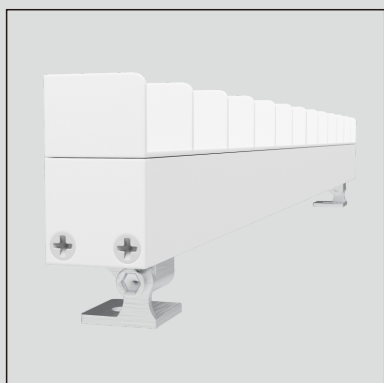

Minimally invasive (only 16 mm) and possibility to install close to the target.