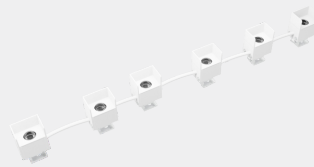

**Dover is a luminaire designed at its core for wall washing applications. A minimalistic and tight design adds aesthetical dimensions to any project and enables installations close to the illuminated target.**

# Light where it is meant to be

*DOVER Series are OBT's answer for indoor linear light options with IP Rating of IP20. It has been designed for facade and similar applications. It come with various lengths, 25mm,50mm, 300mm, 600mm, 900mm and 1200mm and beam angles 25x45°, which will meet wide range of application requirements.*

# Dover

-  Ceiling wallwasher
-  DC 24V
-  Ra 95
-  Lens
-  Class II
-  White (WH)

Wattage	Beam Angle	3000K	3500K	4000K
Max. 6W	 25°*45°	55.1701.WH	55.1702.WH	55.1703.WH

Dimming: On/Off, 1-10V, DALI  
 UGR: ≤16  
 SDCM: ≤3  
 Luminous efficacy: 85lm/W  
 luminaire Lifetime: 50000h ( L80B50, T a25° C )  
 Material: Aluminium  
 Working Temperature ( °C): -20° C ~ +45° C  
 Transformer availability: LED DC 24V constant current drive

# Dover

-  Ceiling wallwasher
-  DC 24V
-  Ra 95
-  Lens
-  Class II
-  White (WH)

Wattage	Beam Angle	3000K	3500K	4000K
Max. 12W	 25°*45°	55.1704.WH	55.1705.WH	55.1706.WH

Dimming: On/Off, 1-10V, DALI  
 UGR: ≤16  
 SDCM: ≤3  
 Luminous efficacy: 85lm/W  
 luminaire Lifetime: 50000h ( L80B50, T a25° C )  
 Material: Aluminium  
 Working Temperature ( °C): -20° C ~ +45° C  
 Transformer availability: LED DC 24V constant current drive