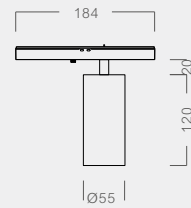

OT (1.5 SERIES)

-  Ceiling Track
-  DC 48V
-  Ra 95
-  Reflector
-  Class III
-  0°~90°
-  0°~355°
-  White(WH)
-  Black(BK)
-  Chrome(CH)

Wattage	Beam Angle	2700K	3000K	3500K	4000K
Max. 18W	15°	32.5501.WH 32.5501.BK 32.5501.CH	32.5502.WH 32.5502.BK 32.5502.CH	32.5503.WH 32.5503.BK 32.5503.CH	32.5504.WH 32.5504.BK 32.5504.CH
	24°	32.5505.WH 32.5505.BK 32.5505.CH	32.5506.WH 32.5506.BK 32.5506.CH	32.5507.WH 32.5507.BK 32.5507.CH	32.5508.WH 32.5508.BK 32.5508.CH
	36°	32.5509.WH 32.5509.BK 32.5509.CH	32.5510.WH 32.5510.BK 32.5510.CH	32.5511.WH 32.5511.BK 32.5511.CH	32.5512.WH 32.5512.BK 32.5512.CH

Dimming: On/Off, Knob
 UGR: ≤16
 SDCM: ≤3
 Luminous efficacy: 74lm/W
 luminaire Lifetime: 50000h (L80B50, T a25° C)
 Material: Aluminium
 Working Temperature (°C): -20° C ~ +45° C
 Transformer availability: DC 48V