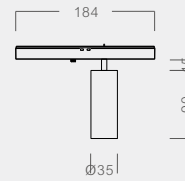

OT (1.5 SERIES)

-  Ceiling Track
-  DC 48V
-  Ra 95
-  Lens
-  Class III
-  0°~90°
-  0°~355°
-  White (WH)
-  Black (BK)
-  Chrome (CH)

Wattage	Beam Angle	2700K	3000K	3500K	4000K
Max. 8W	15°	32.3501.WH 32.3501.BK 32.3501.CH	32.3502.WH 32.3502.BK 32.3502.CH	32.3503.WH 32.3503.BK 32.3503.CH	32.3504.WH 32.3504.BK 32.3504.CH
	24°	32.3505.WH 32.3505.BK 32.3505.CH	32.3506.WH 32.3506.BK 32.3506.CH	32.3507.WH 32.3507.BK 32.3507.CH	32.3508.WH 32.3508.BK 32.3508.CH
	36°	32.3509.WH 32.3509.BK 32.3509.CH	32.3510.WH 32.3510.BK 32.3510.CH	32.3511.WH 32.3511.BK 32.3511.CH	32.3512.WH 32.3512.BK 32.3512.CH

Dimming: On/Off, Knob
 UGR: ≤16
 SDCM: ≤3
 Luminous efficacy: 74lm/W
 luminaire Lifetime: 50000h (L80B50, T a25° C)
 Material: Aluminium
 Working Temperature (°C): -20° C ~ +45° C
 Transformer availability: DC 48V