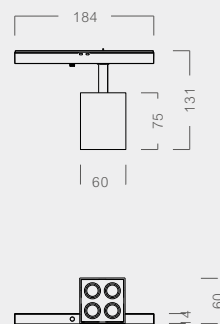

Target (1.5 SERIES)

-  Ceiling Track
-  DC 48V
-  Ra 95
-  Lens
-  Class III
-  0°~90°
-  0°~355°
-  White (WH)
-  Black (BK)
-  Silver (SI)
-  Rose Gold (RG)

Wattage	Beam Angle	2700K	3000K	4000K
Max. 8W	13°	33.6001.WH	33.6002.WH	33.6003.WH
		33.6001.BK	33.6002.BK	33.6003.BK
		33.6001.SI	33.6002.SI	33.6003.SI
		33.6001.RG	33.6002.BK	33.6003.RG
		33.6004.WH	33.6005.WH	33.6006.WH
		33.6004.BK	33.6005.BK	33.6006.BK
	25°	33.6004.SI	33.6005.SI	33.6006.SI
		33.6004.RG	33.6005.RG	33.6006.RG

Dimming: On/Off, Knob
 UGR: ≤9
 SDCM: ≤3
 Luminous efficacy: 58lm/W
 luminaire Lifetime: 50000h (L80B50, T a25° C)
 Material: Aluminium
 Working Temperature (°C): -20° C ~ +45° C
 Transformer availability: DC 48V