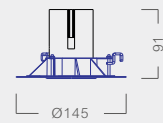

# Tyrone

Fixed trimless wallwasher

-  Ceiling wallwasher
-  AC 220V~240V
-  Ra 95
-  Lens
-  Class II
-  Ø 120 mm
-  White (WH)
-  Black (BK)

Wattage	Beam Angle	 2700K	 3000K	 4000K	 2700~6500K
Max. 15W	 60°	10.7033.WH 10.7033.BK	10.7034.WH 10.7034.BK	10.7035.WH 10.7035.BK	10.7036.WH 10.7036.BK

Dimming: On/Off, 1-10V, DALI, TRIAC  
 UGR: ≤15  
 SDCM: ≤3  
 Luminous efficacy: 80lm/W  
 luminaire Lifetime: 50000h ( L80B50, T a25° C )  
 Material: Aluminium  
 Working Temperature ( °C): -20° C ~ +45° C  
 Transformer availability: LED DC 36V 350mA